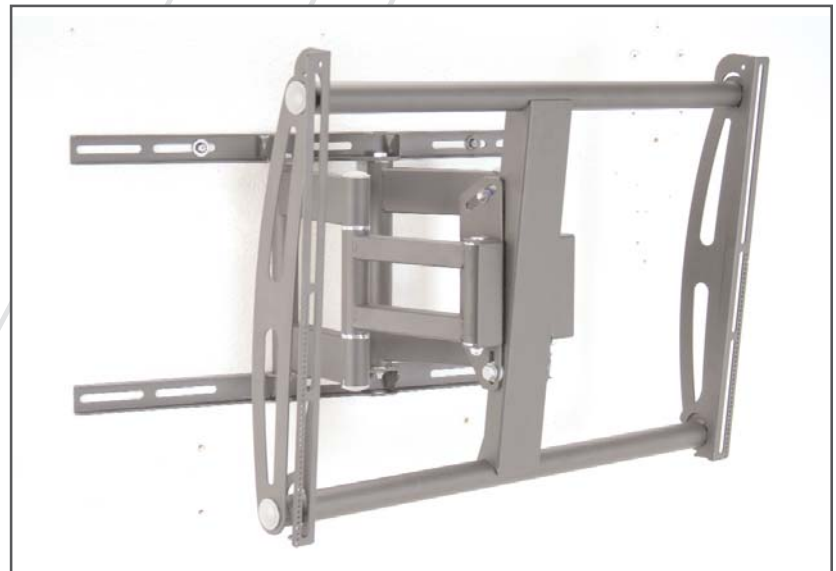

# Universal Swingout Arm

New AM250 fits most 37"-50" LCD/Plasma Displays

The latest addition to the Premier Mounts product line is our new Universal Swingout Arm for 37"-50" displays - the AM250.

This revolutionary design is the first scissor-style swingout arm from Premier Mounts. It offers smooth tilt adjustment of 10°, plus you can pull your LCD/Plasma up to 16" from the wall and push it back to just under 3.5" off the wall when collapsed. Once extended, the user may pivot the display up to 45° to the left or right. Best of all, it's backed by our industry-leading Lifetime Guarantee.

## Features

- Fits displays from 37"- 50"
- 10° tilt down
- 45° swing, left and right
- 3.5" -16" extension from wall
- Lifetime Guarantee

Model: AM250  
Retail: \$349.99

Color: Black

Fits: 37"-50"

Dimensions: 14"x28"x6" (HxWxD)

Max Load: 125lbs.

Shipping Weight: 40lbs

UPC: 829973250416