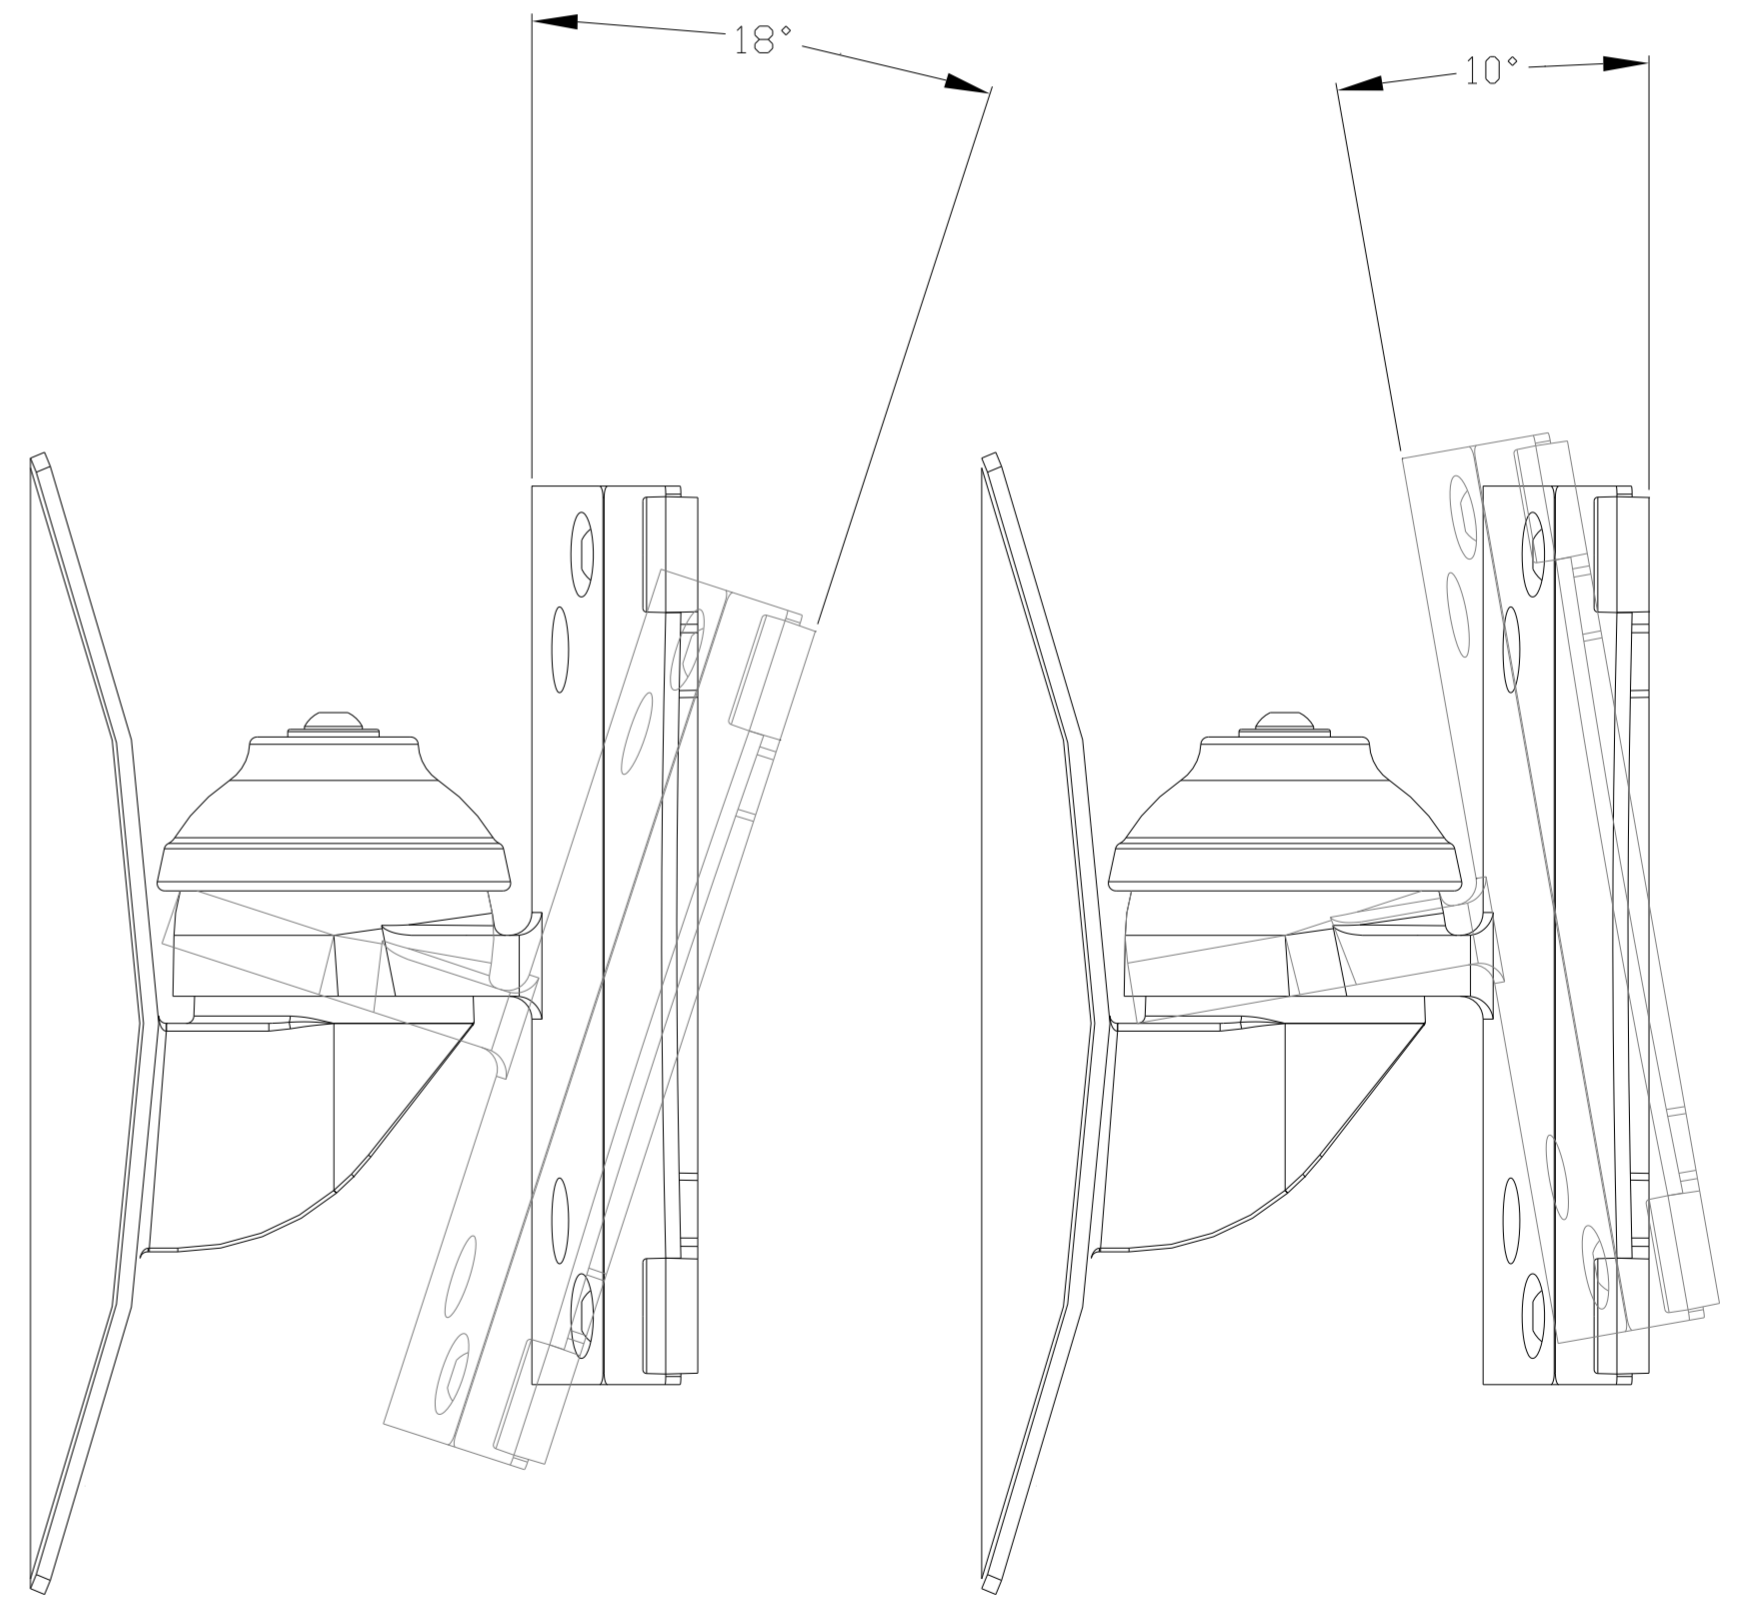

40° LEFT/RIGHT ROTATION TO WALL  
(WITHOUT LCD/PLASMA MOUNTED)

FORWARD TILT

BACKWARD TILT

 NORFRAN PRODUCTS LTD ALVELEY INDUSTRIAL ESTATE ALVELEY, Nr BRISTOLGIRTH SHREPSHIRE WV5 6HG TEL: 01746 788919	UNLESS SPECIFIED ALL DIMENSIONS ARE IN MILLIMETERS TOLERANCES LINEAR +0.2/-0.0 ANGULAR +/- 1°	DEBUR AND BREAK SHARP EDGES 	NAME I.C.ain	SIGNATURE	DATE 29/06/07	
	MATERIAL: SCALE: 1:1	TITLE: HDF 200		DRAWN CHK'D APPV'D	SHEET 1 OF 1	
	FINISH: REVISION: 5	PART NO:		DWG NO:		
	WEIGHT:	REVISION: 5		A2		