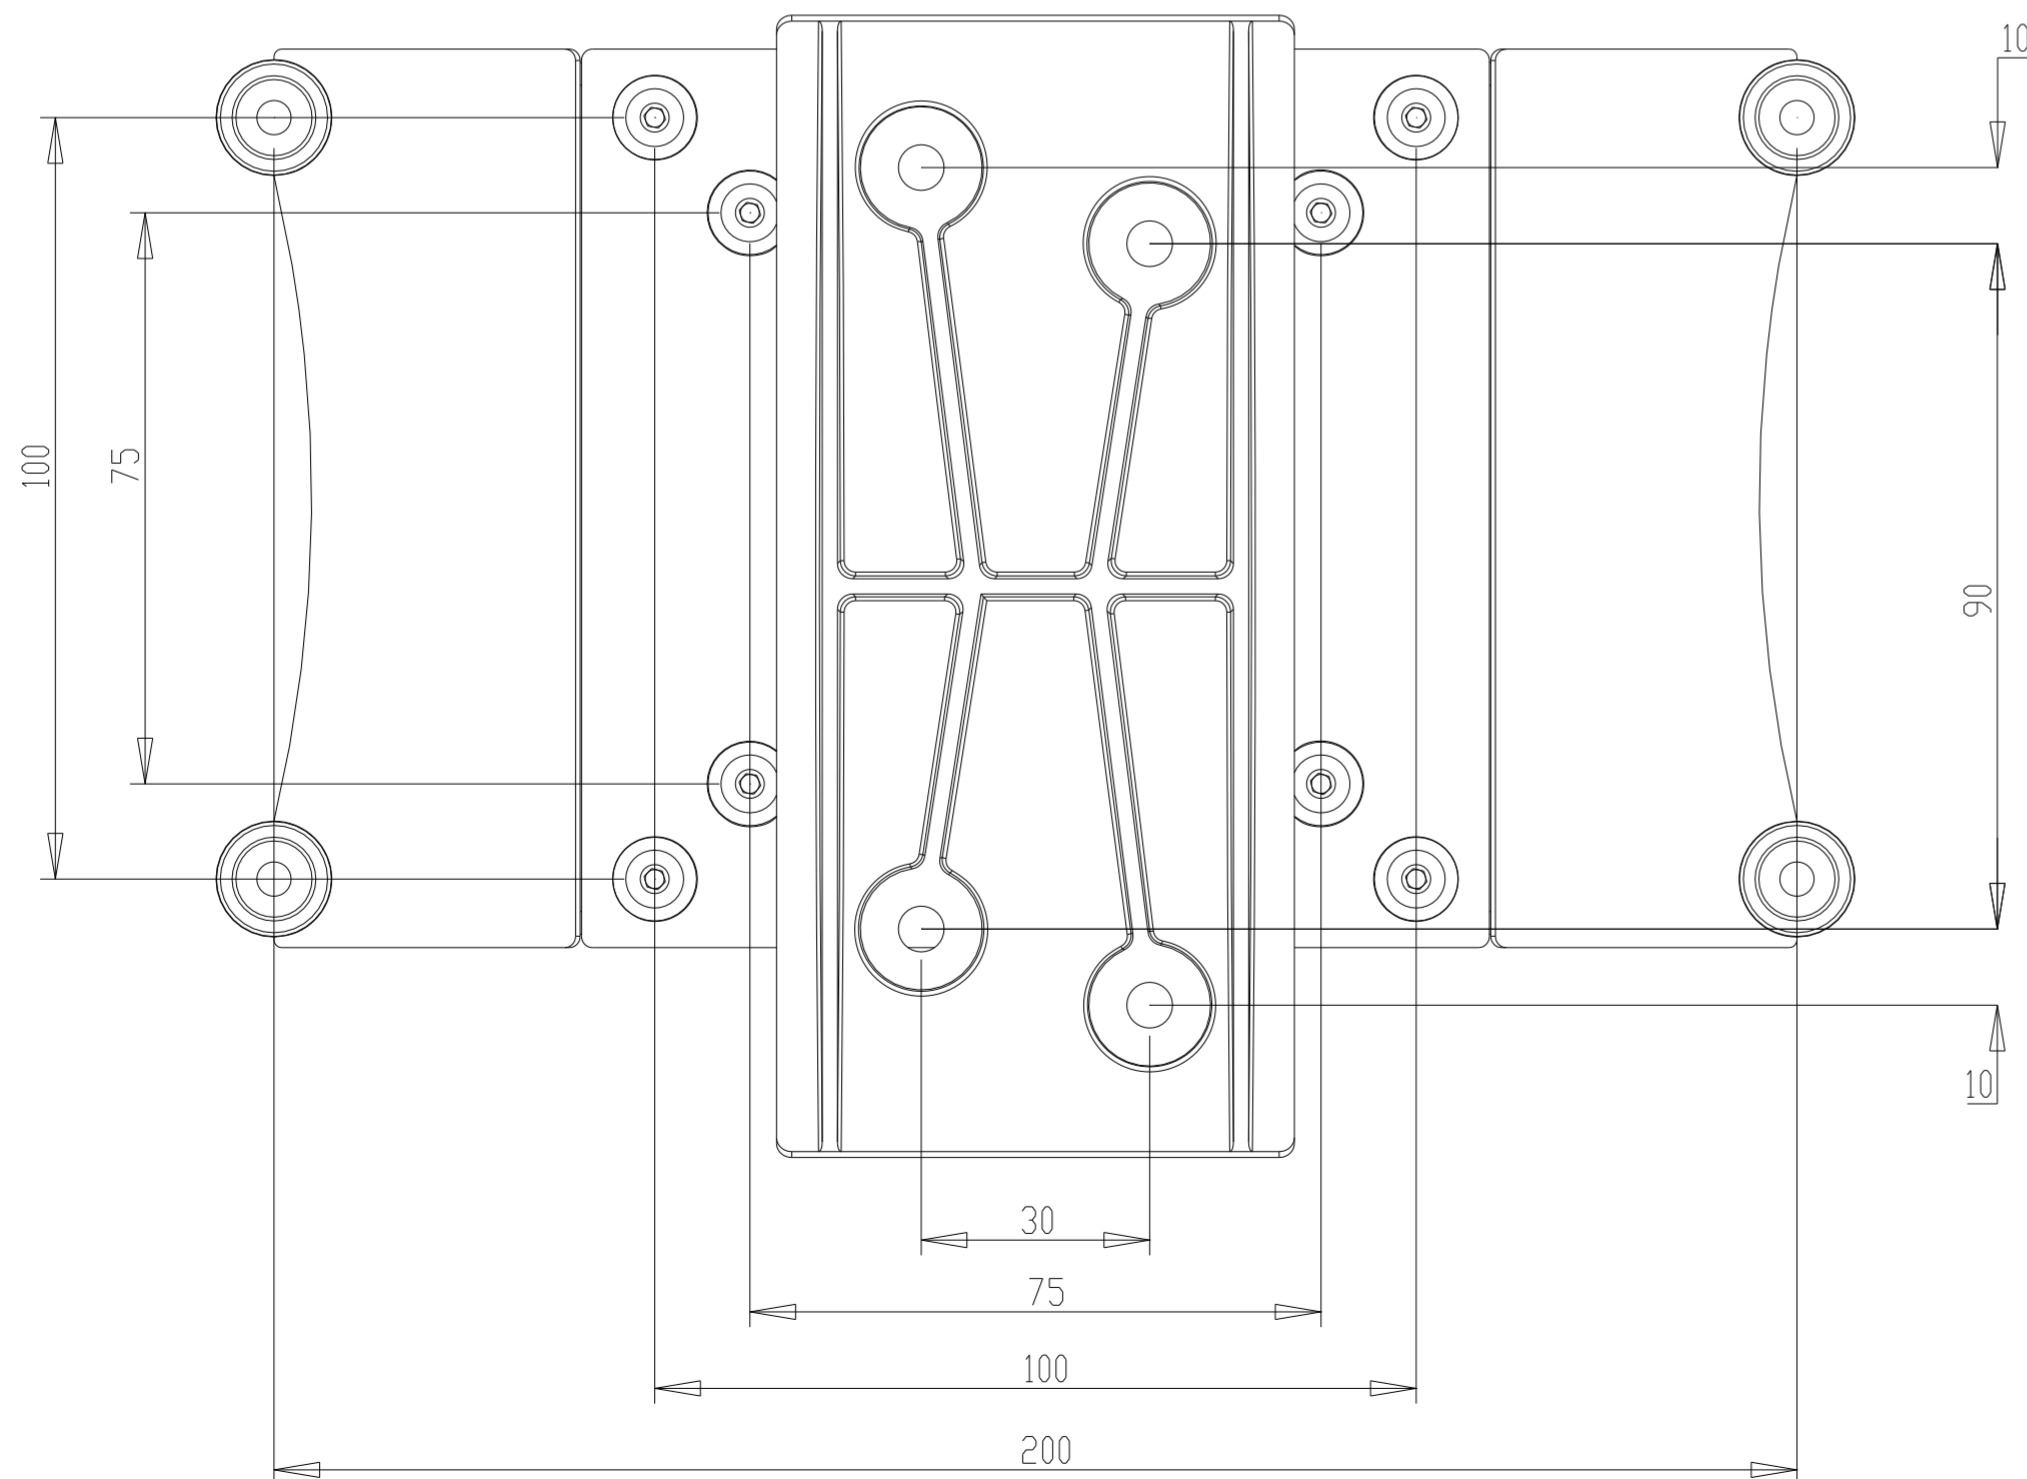

40° LEFT/RIGHT ROTATION TO WALL  
(WITHOUT LCD/PLASMA MOUNTED)

FORWARD TILT

BACKWARD TILT

 NORFRAN PRODUCTS LTD ALVELEY INDUSTRIAL ESTATE ALVELEY, Nr BRISTOLGIRTH SHREPSHIRE WV5 6HG TEL: 01746 788919	UNLESS SPECIFIED ALL DIMENSIONS ARE IN MILLIMETERS TOLERANCES LINEAR +0.2/-0.0 ANGULAR +/- 1°	DEBUR AND BREAK SHARP EDGES 	NAME I.C.ain	SIGNATURE	DATE 29/06/07	
	MATERIAL: SCALE: 1:1	TITLE: HDF 200		DRAWN CHK'D APPV'D	SHEET 1 OF 1	
	FINISH: REVISION: 5	PART NO:		DWG NO:		
	WEIGHT:	REVISION: 5		A2		