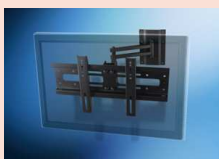

Overview

- Suitable for almost all screens between 22- 60" screen size
- Maximum load capacity up to 80kg
- Easy and quick installation with LWB1/3, PWB1/3 or TWB1/3
- Adjustment of viewing angle at the ceiling plate and directly at the mounting interface for most comfortable viewing position
- Solution for cable management is provided
- Solid steel construction with stainless and powder coated steel
- 10 years warranty

Other products

Wall mounts

Swing arms

CM2

Ceiling mount for plasma / LCD screens with a screen size of 22"-60" (adapter for LWB1/3, PWB1/3 or TWB1/3)

The ceiling mount CM2* is an attractive and innovative mounting solution for plasma / LCD screens with a screen size of 22"-60" and a maximum load capacity of up to 80kg. It finds applications especially in public places and places where only mounting to the ceiling is possible. The telescopic connection of pipes provides a possibility of height regulation.