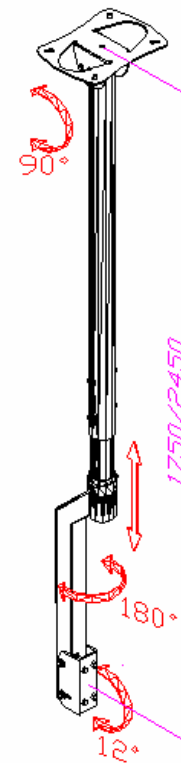

Overview

- Suitable for almost all screens between 22- 60" screen size
- Maximum load capacity up to 80kg
- Easy and quick installation with LWB1/3, PWB1/3 or TWB1/3
- Adjustment of viewing angle at the ceiling plate and directly at the mounting interface for most comfortable viewing position
- Solution for cable management is provided
- Solid steel construction with stainless and powder coated steel
- 10 years warranty

Other products

Wall mounts

Swing arms

CM2

Ceiling mount for plasma / LCD screens with a screen size of 22"-60" (adapter for LWB1/3, PWB1/3 or TWB1/3)

The ceiling mount CM2* is an attractive and innovative mounting solution for plasma / LCD screens with a screen size of 22"-60" and a maximum load capacity of up to 80kg. It finds applications especially in public places and places where only mounting to the ceiling is possible. The telescopic connection of pipes provides a possibility of height regulation.

* The product must be ordered in combination with LWB1/3, PWB1/3 or TWB1/3.

CM2 Product card

Mounted with PWB1

Technical data

Maximum capacity load:	80 kg
Min/Max length:	2450/1750mm
Pole length:	1000mm*
Tilt:	12°
Swivel:	180°
Packaging dimensions:	310x155x1270mm
Net weight (Gross):	23 (24) kg

*Other lengths available on request

Order Code:	Available Colours:	Type of packaging:	EAN product code:
CM2c-B	Black (RAL9005)	Brown	5908252961337
CM2s-B	Silver (RAL9006)	Brown	5908252961344

Dimensions

© 2007 EDBAK Sp. z o.o.