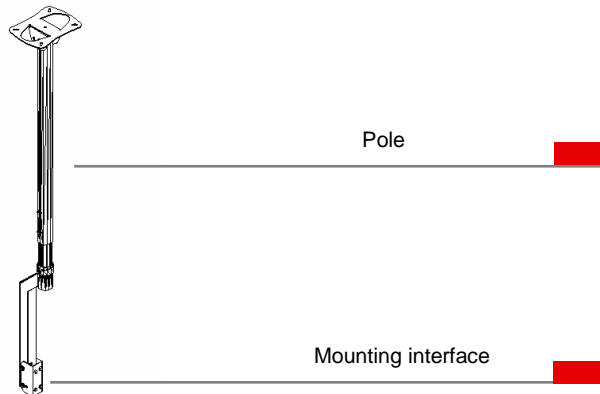

Overview

- Suitable for almost all screens between 22- 60" screen size
- Maximum load capacity up to 80kg
- Easy and quick installation with LWB1/3, PWB1/3 or TWB1/3
- Adjustment of viewing angle at the ceiling plate and directly at the mounting interface for most comfortable viewing position
- Solution for cable management is provided
- Solid steel construction with stainless and powder coated steel
- 10 years warranty

Other products

Wall mounts

Swing arms

CM2

Ceiling mount for plasma / LCD screens with a screen size of 22"-60" (adapter for LWB1/3, PWB1/3 or TWB1/3)

The ceiling mount CM2* is an attractive and innovative mounting solution for plasma / LCD screens with a screen size of 22"-60" and a maximum load capacity of up to 80kg. It finds applications especially in public places and places where only mounting to the ceiling is possible. The telescopic connection of pipes provides a possibility of height regulation.

* The product must be ordered in combination with LWB1/3, PWB1/3 or TWB1/3.

CM2 Product card

Mounted with PWB1

Technical data

Maximum capacity load:	80 kg
Min/Max length:	2450/1750mm
Pole length:	1000mm*
Tilt:	12°
Swivel:	180°
Packaging dimensions:	310x155x1270mm
Net weight (Gross):	23 (24) kg